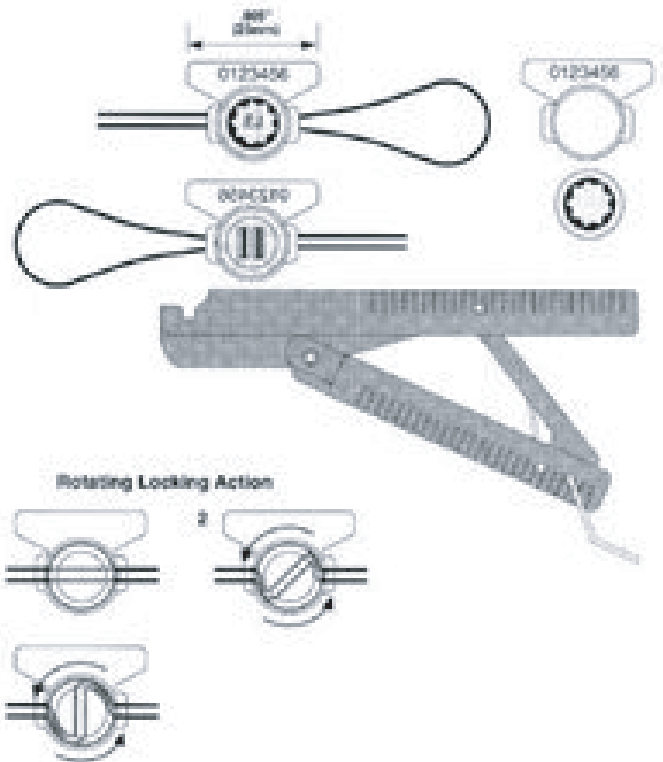

Material :

- Body – Lexan
- Insert – Acrylic

Marking/Printing

- Optional personalization on outer body (4 characters).
- Consecutively numbered (7 digits).

Standard Colours

- Outer: Clear - Insert: Red / Blue / Green / Yellow / Orange / Black / Grey

Product Numbers

1. 70000XX-XX – w/o wire
   - 70508XX-27 – w/ Galvanized 8" (203mm)
   - 70510XX-27 – w/ Galvanized 10" (254mm)
   - 70512XX-27 – w/ Galvanized 12" (305mm)
   - 70608XX-27 – w/ Monel 8" (203mm)
   - 70610XX-27 – w/ Monel 10" (254mm)
   - 70612XX-27 – w/ Monel 12" (305mm)
   - 7021100XX-XX – Roto Press w/ Blank Die
   - 7031100XX-XX – Roto Press w/ Male Engraved Die
2. Note: XX denotes insert and body colon, 27 denotes clear body

Packaging

- Without Wires
- Standard Packaging: 100/Bag – 5,000/Carton
- Carton Dimensions: 21" x 13" x 8" (53cm x 33cm x 20cm)
- Carton Weight: Gross: 22 lbs (10 kg) Net: 20 lbs (9 kg)
- With Unattached 8" Wires – Wires Packed in Same Box
- Standard Packaging: 100/Bag – 5,000/Carton
- Carton Dimensions: 21" x 13" x 8" (53cm x 33cm x 20cm)
- Carton Weight: Gross: 33 lbs (15 kg) Net: 30 lbs (14 kg)
- With Attached 8" Wires
- Standard Packaging: 100/Bag – 5,000/Carton
- Carton Dimensions: 28" x 15" x 10" (71cm x 38cm x 25cm)
- Carton Weight: Gross: 33 lbs (15 kg) Net: 30 lbs (14 kg)

Patent Numbers

- US 4,978,026 & 5,180,200; 5,419,599
- Spain 2,028,592 Brazil 9005321-4
- Argentina 248516 Mexico 172597
- India 180422 Japan 2016160
- Taiwan 79219 Australia 640696
- European 04-23-831 Germany P69010449.9
- S. Africa 90/8430 Korea 145516