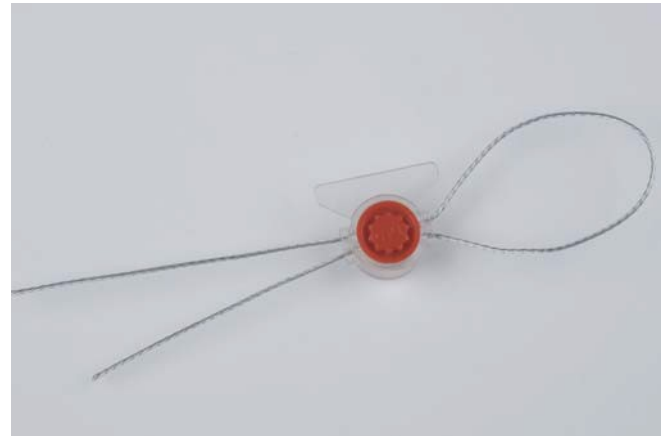

Material :

- Body – Lexan
- Insert – Acrylic

Marking/Printing

- Optional personalization on outer body (4 characters).
- Consecutively numbered (7 digits).

Standard Colours

- Outer: Clear - Insert: Red / Blue / Green / Yellow / Orange / Black / Grey

Product Numbers

1. 70000XX-XX – w/o wire
   - 70508XX-27 – w/ Galvanized 8" (203mm)
   - 70510XX-27 – w/ Galvanized 10" (254mm)
   - 70512XX-27 – w/ Galvanized 12" (305mm)
   - 70608XX-27 – w/ Monel 8" (203mm)
   - 70610XX-27 – w/ Monel 10" (254mm)
   - 70612XX-27 – w/ Monel 12" (305mm)
   - 7021100XX-XX – Roto Press w/ Blank Die
   - 7031100XX-XX – Roto Press w/ Male Engraved Die
2. Note: XX denotes insert and body colon, 27 denotes clear body

Packaging

- Without Wires
- Standard Packaging: 100/Bag – 5,000/Carton
- Carton Dimensions: 21" x 13" x 8" (53cm x 33cm x 20cm)
- Carton Weight: Gross: 22 lbs (10 kg) Net: 20 lbs (9 kg)
- With Unattached 8" Wires – Wires Packed in Same Box
- Standard Packaging: 100/Bag – 5,000/Carton
- Carton Dimensions: 21" x 13" x 8" (53cm x 33cm x 20cm)
- Carton Weight: Gross: 33 lbs (15 kg) Net: 30 lbs (14 kg)
- With Attached 8" Wires
- Standard Packaging: 100/Bag – 5,000/Carton
- Carton Dimensions: 28" x 15" x 10" (71cm x 38cm x 25cm)
- Carton Weight: Gross: 33 lbs (15 kg) Net: 30 lbs (14 kg)

Patent Numbers

- US 4,978,026 & 5,180,200; 5,419,599
- Spain 2,028,592 Brazil 9005321-4
- Argentina 248516 Mexico 172597
- India 180422 Japan 2016160
- Taiwan 79219 Australia 640696
- European 04-23-831 Germany P69010449.9
- S. Africa 90/8430 Korea 145516